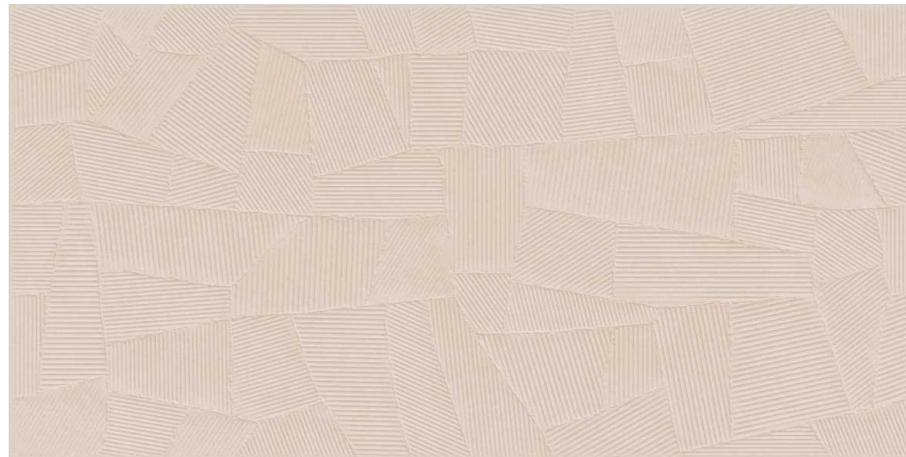

Size : 600x1200mm
Surface : R10

Wall : Gala Sand
& Gala Sand Punch

Floor : Gala Sand
& Soil Petals Decor

Size : 600x1200mm
Surface : R10

Plain

**Gala
Sand**

Punch

**Gala
Sand Punch**