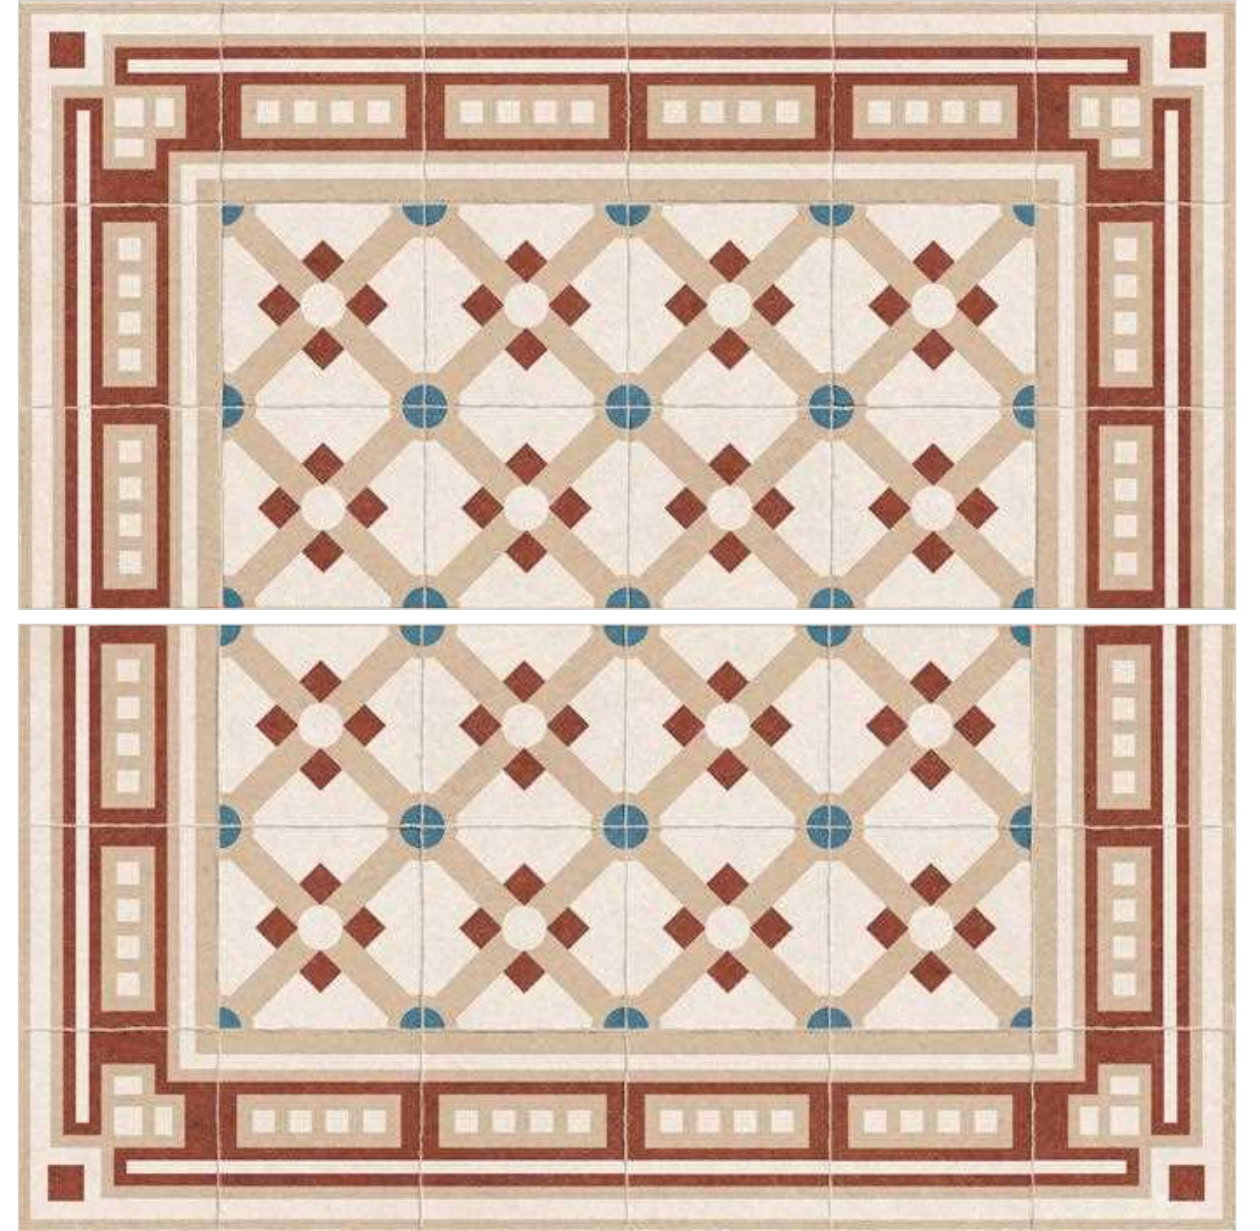

Size : 600x1200mm
Surface : R10

Floor : Gala Sand & Folk Velvet Dceor

Size : 600x1200mm
Surface : R10

Decor
Folk
Velvet

Folk Velvet

Design
Information

Size :
600x1200mm

Thickness :
9mm