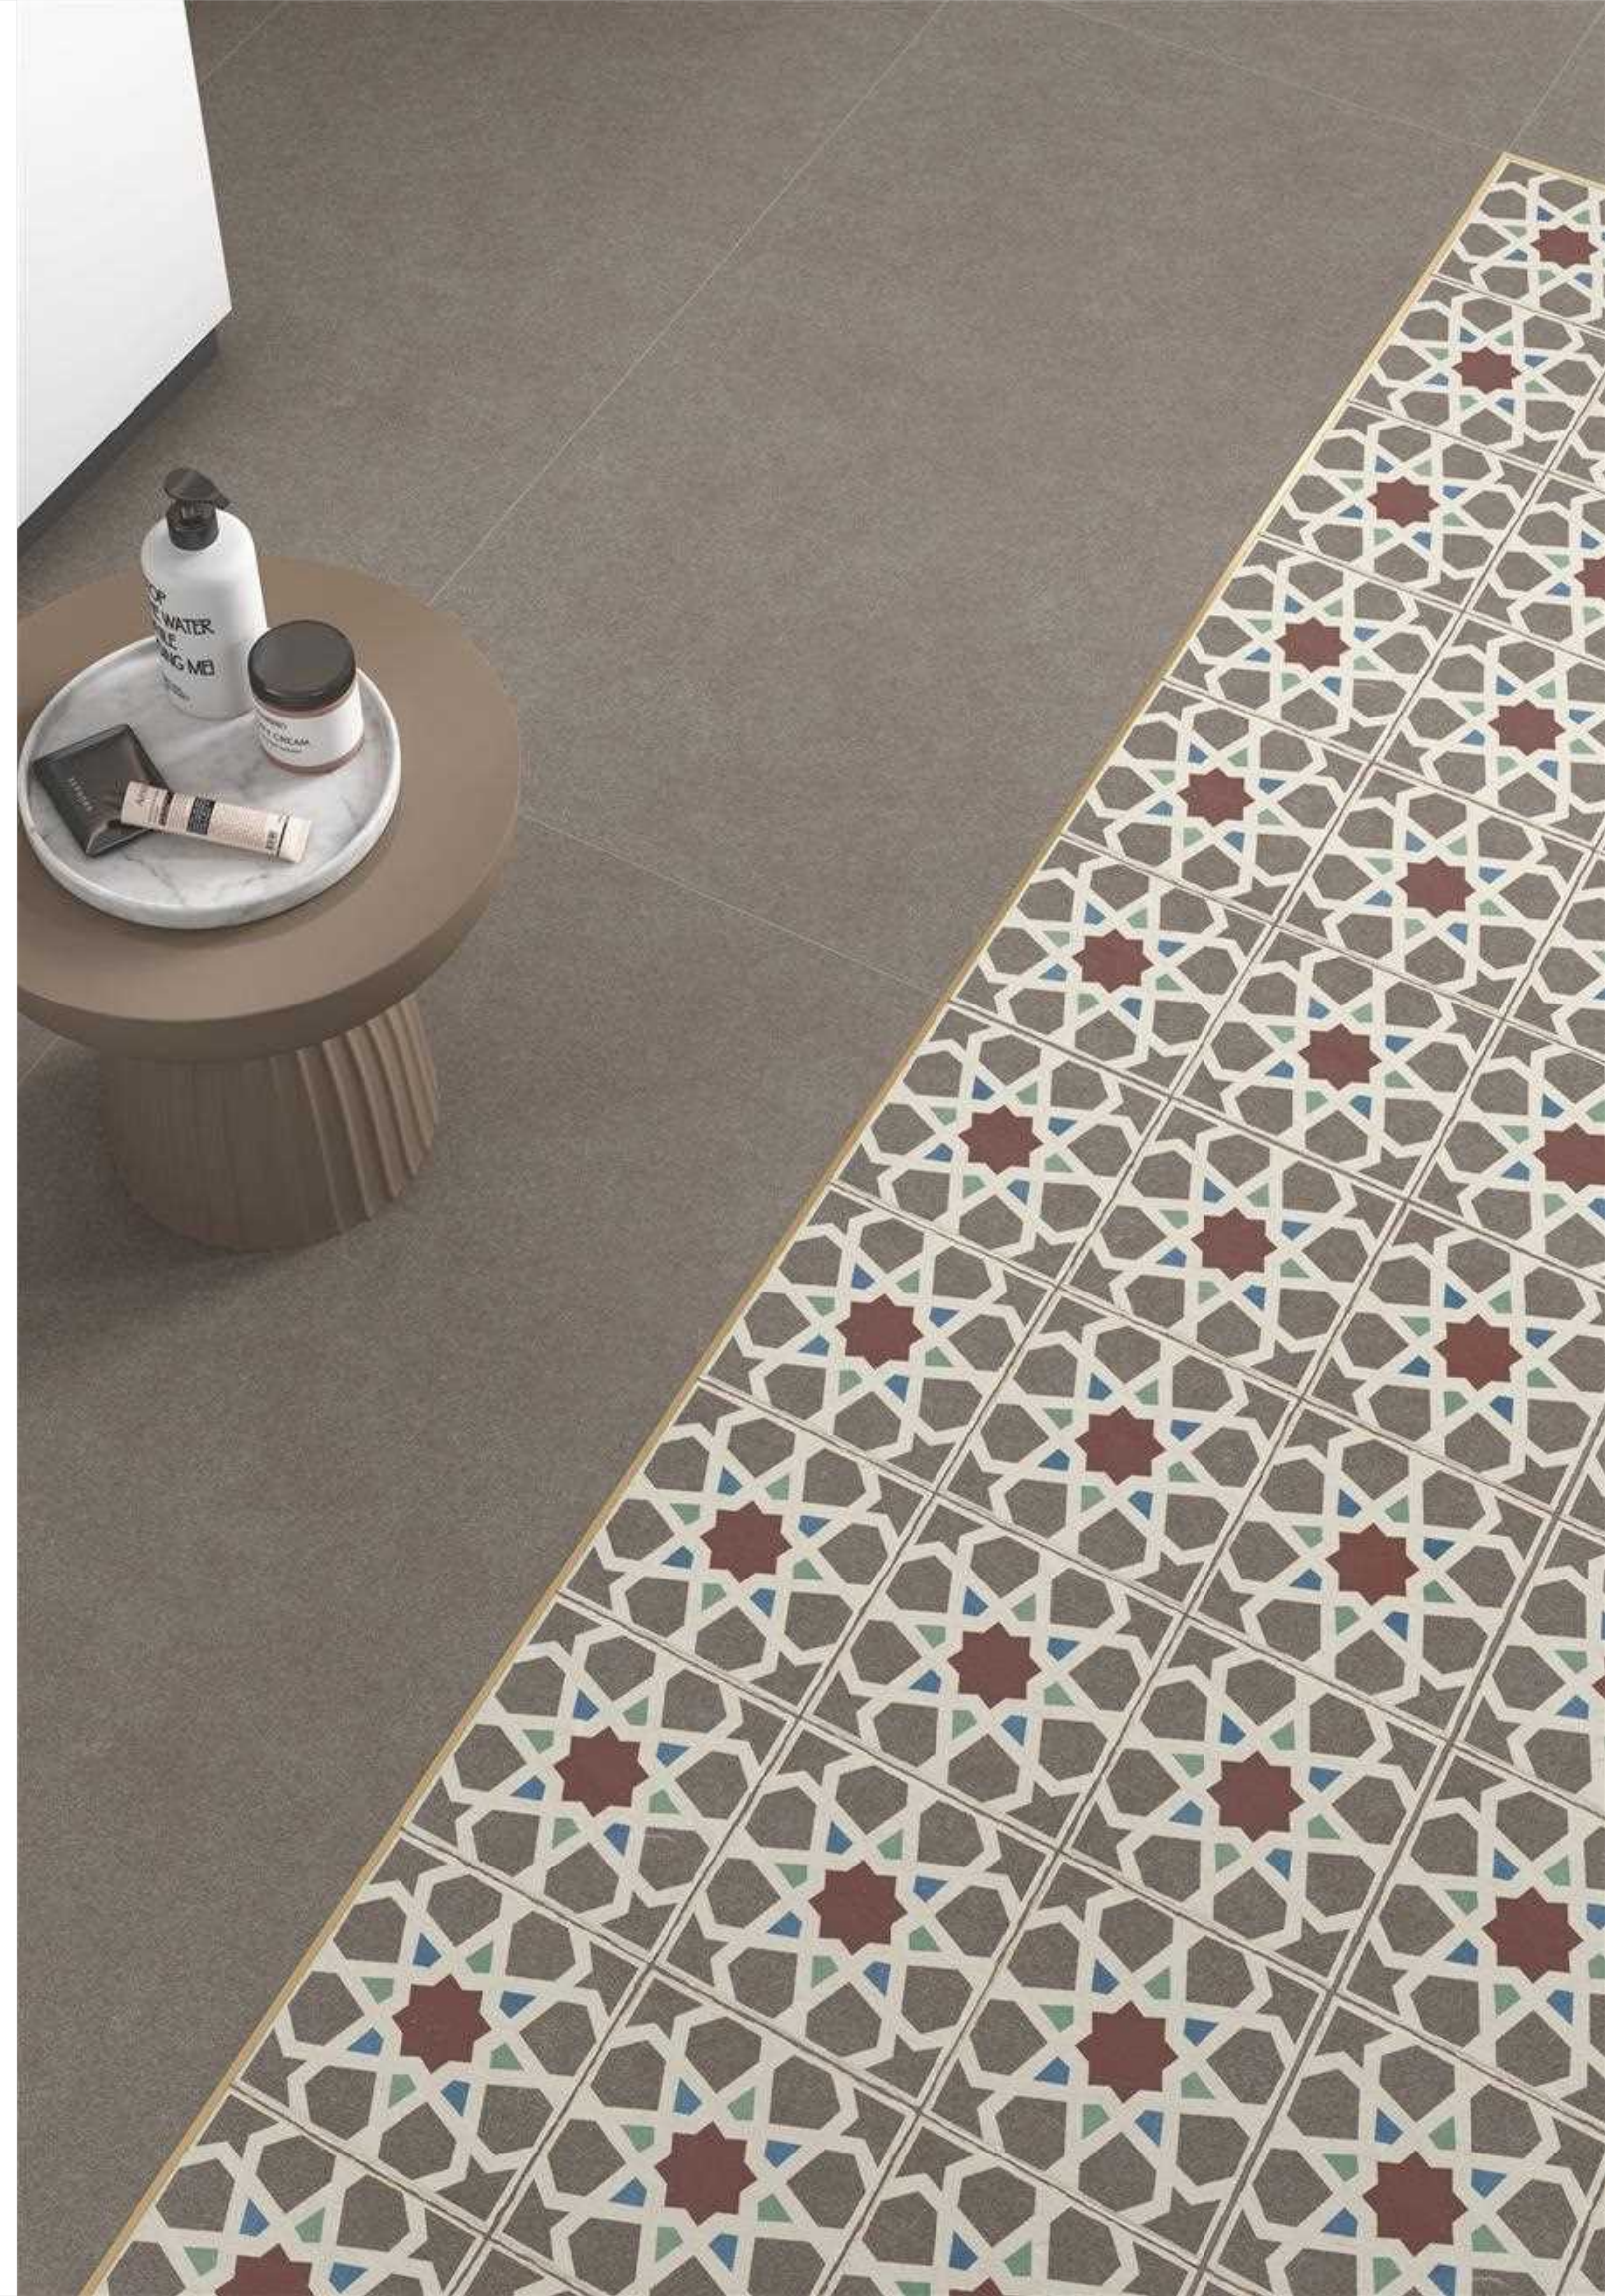

Brown

Wall 1 : Gala Brown
Wall 2 : Gala Brown Punch
Floor : Gala Brown & Soil Heritage Decor

Size : 600x1200mm
Surface : R10

Wall 1 : Gala Brown
Wall 2 : Gala Brown Punch
Floor : Gala Brown & Soil Heritage Decor