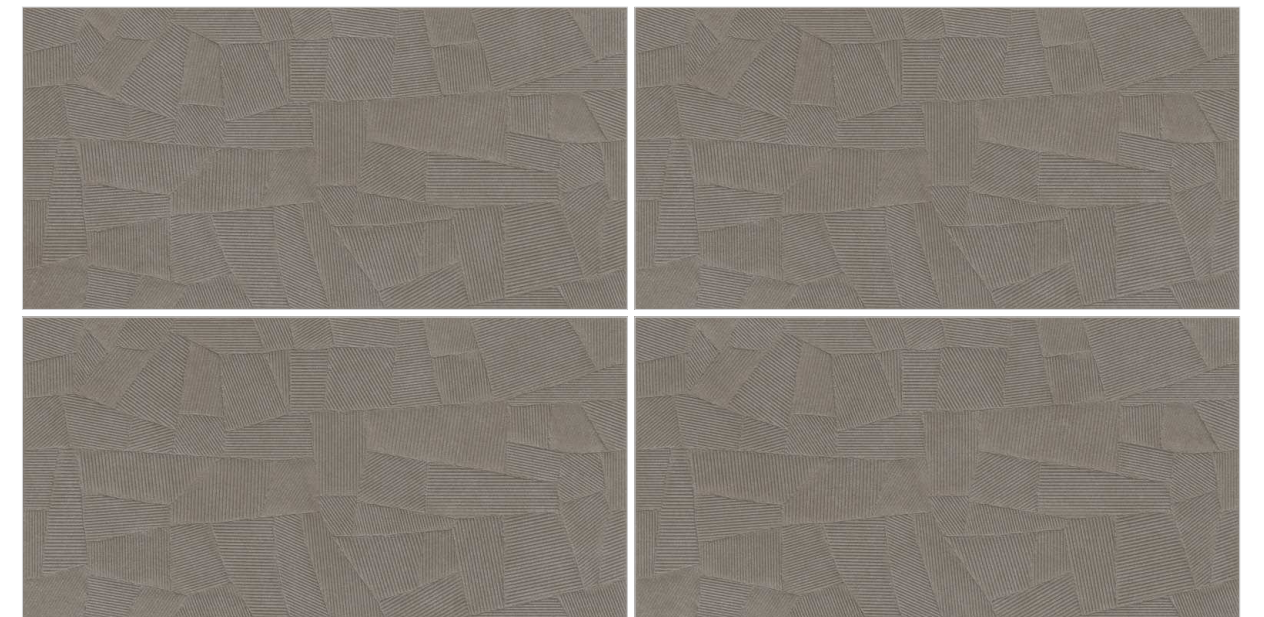

Size :
600x1200mm

Thickness :
9mm

Surface :
R10

[Back To Index](#)

Gala Brown Available in 3 Faces

Gala Brown Available in 3 Faces

Technical Information

Suitable for
contact with food