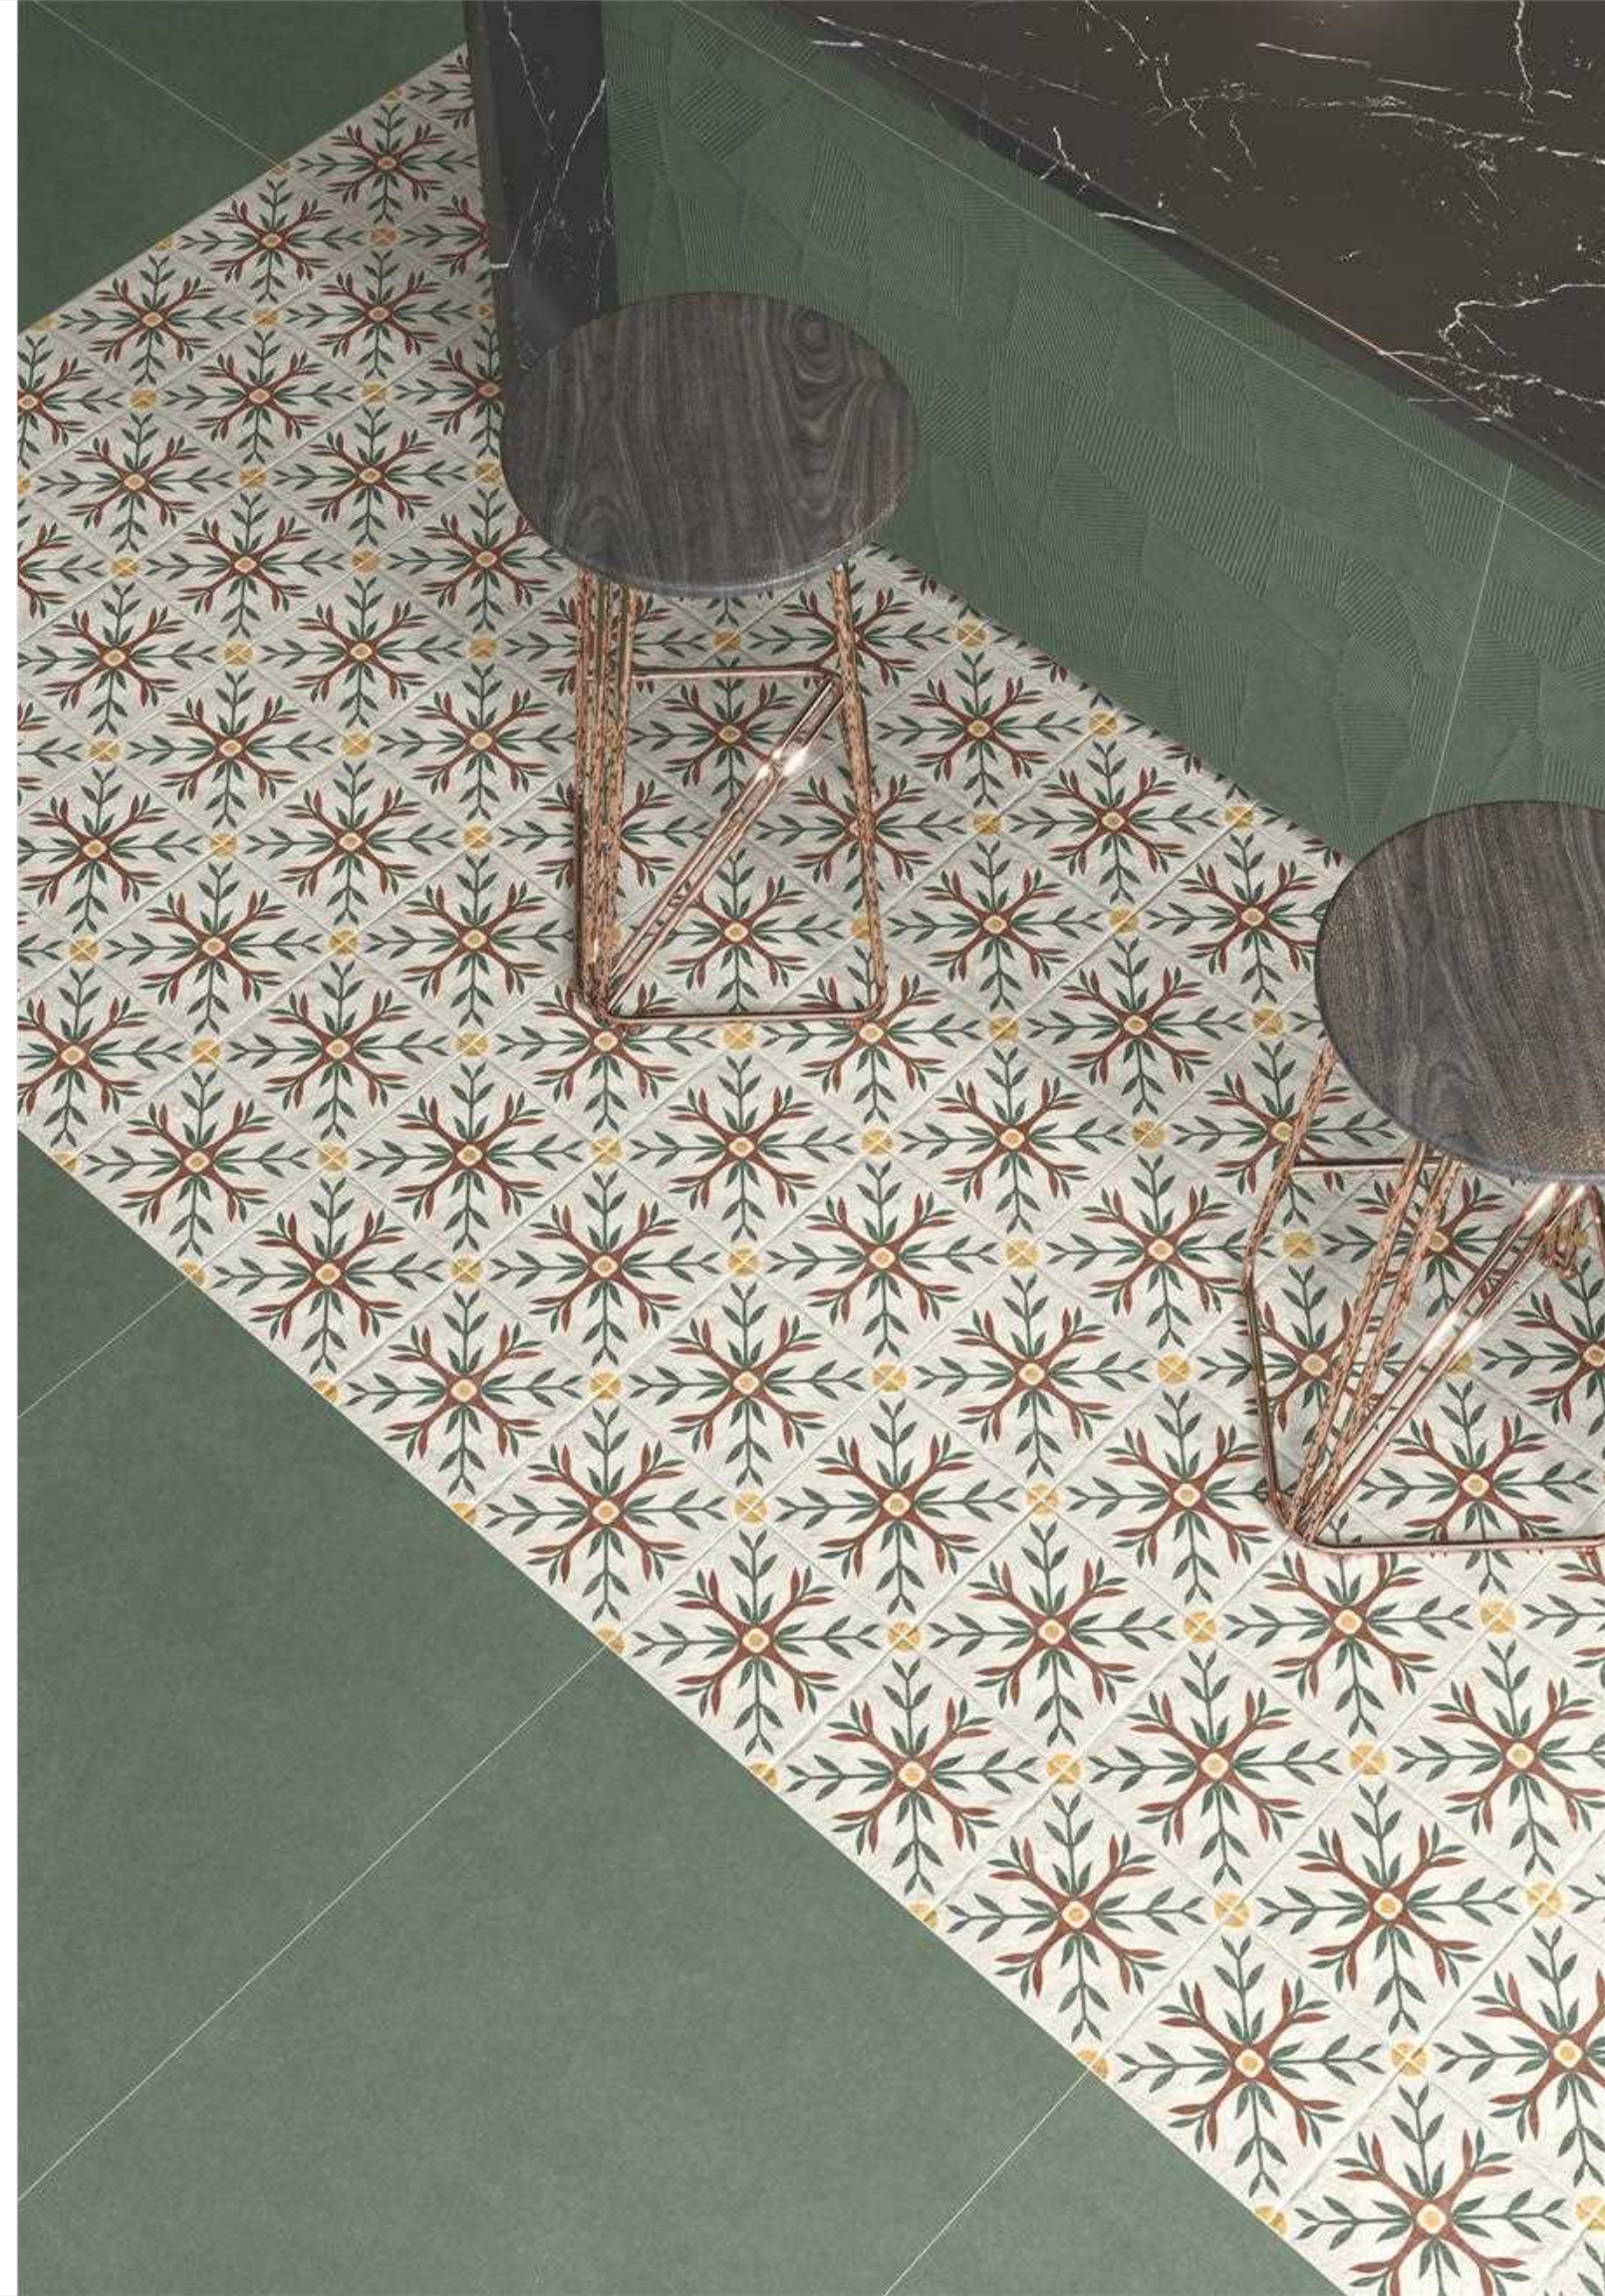

Wall : Gala Green
Floor : Gala Green & Bloom Olive Decor
Counter : Gala Green Punch

Size : 600x1200mm
Surface : R10