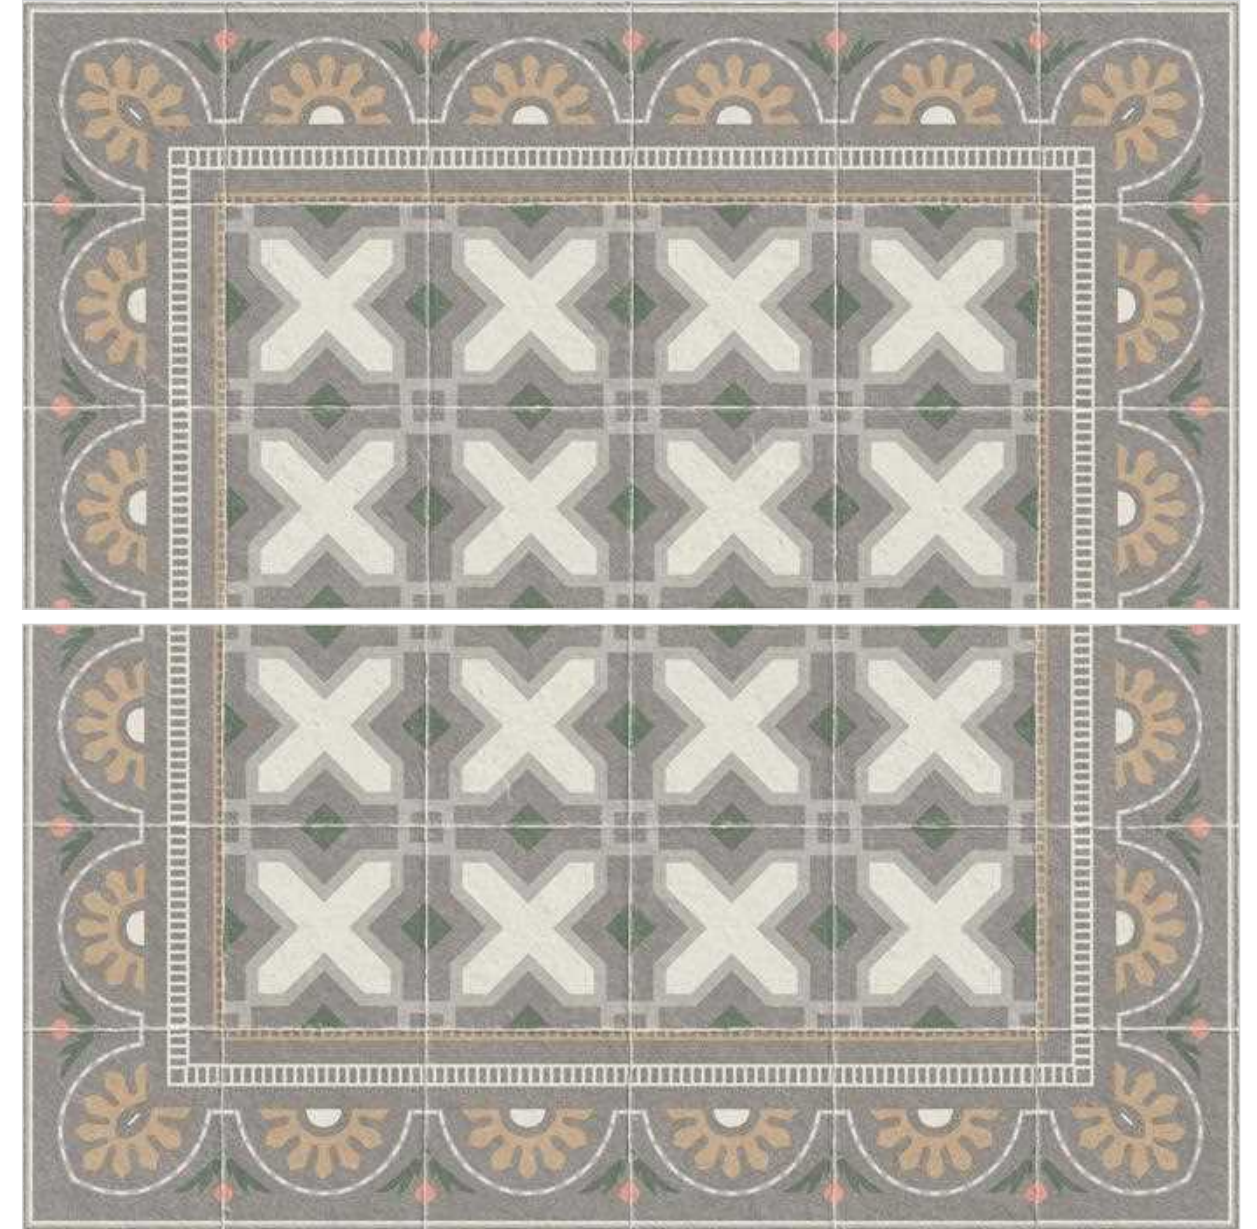

Halo Boreal

Design
Information

Size :
600x1200mm

Thickness :
9mm

Surface :
R10

[Back To Index](#)

Technical Information

Suitable for
contact with food

Microbial
growth proof

Impact
Resistance

Durable
body

Abrasion
resistance