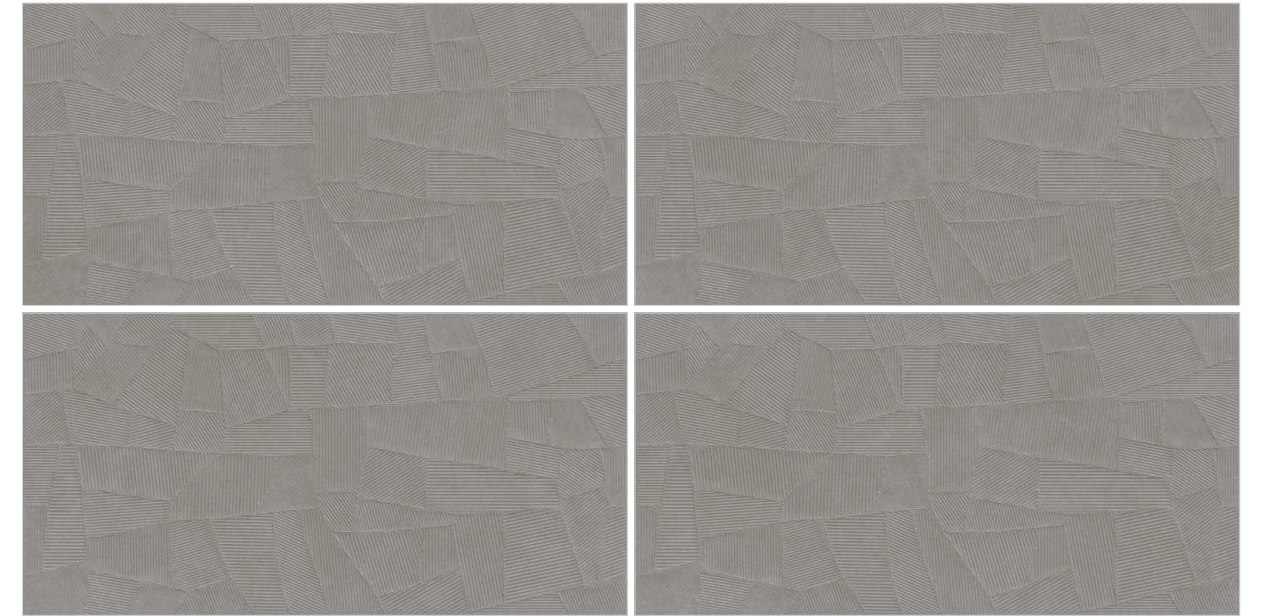

Gala River Grey Punch Available in 4 Faces

Technical Information

Suitable for
contact with food

Microbial
growth proof

Impact
Resistance

Durable
body

Abrasion
resistance