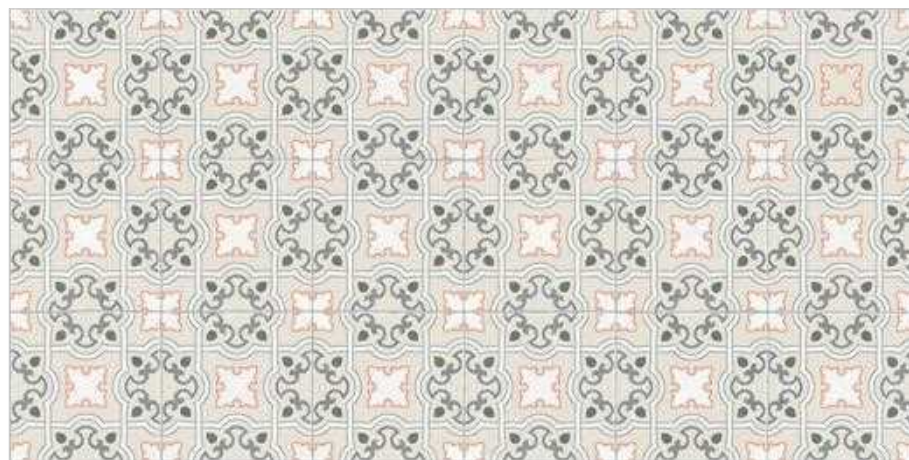

Plain

**Gala
White**

Punch

**Gala
White Punch**

Decor

**Persian
Leaf**

Design
Information

Size :
600x1200mm