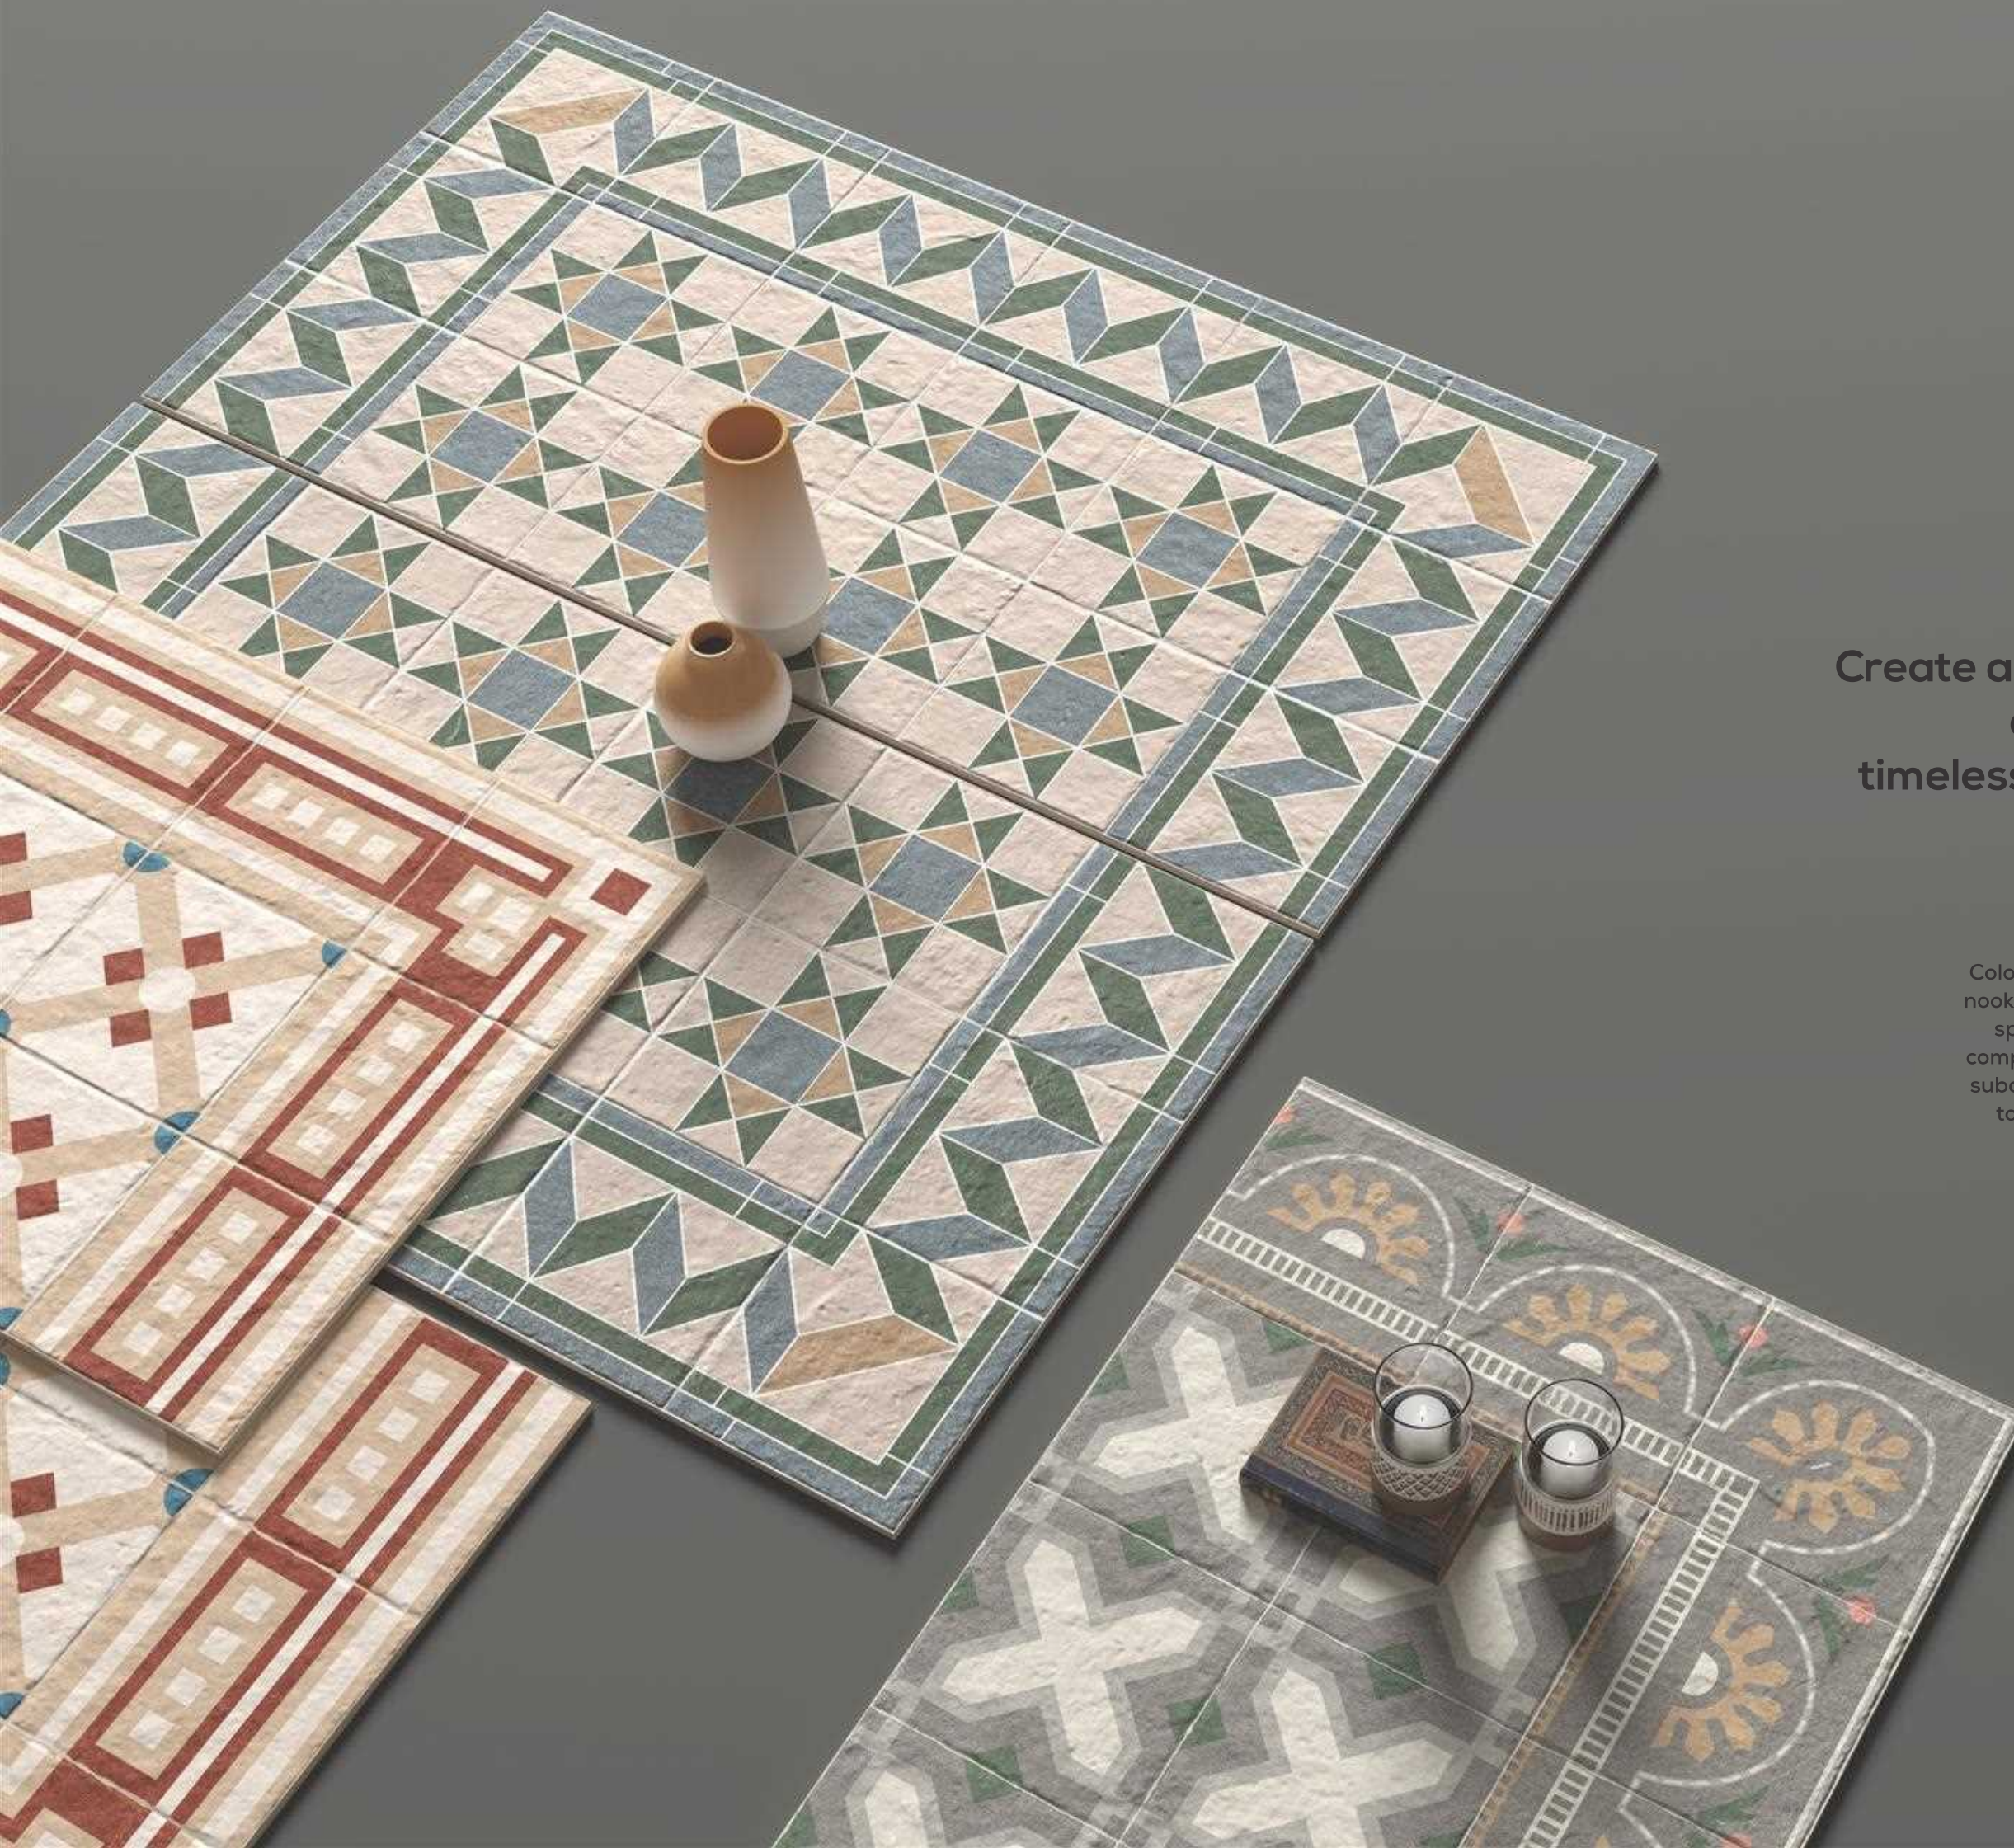

Microbial
growth proof

Impact
Resistance

Durable
body

Abrasion
resistance

Folk Series

Create a tapestry of patterns
as you add a touch of
timelessness to your spaces.

Colors and patterns come together to create nooks that spell beauty lost in time in modern spaces. These patterns highlight hues that complement your interior, bringing a sense of subdued serenity. These pieces are designed to complement earthy tones, tying art and nature seamlessly.