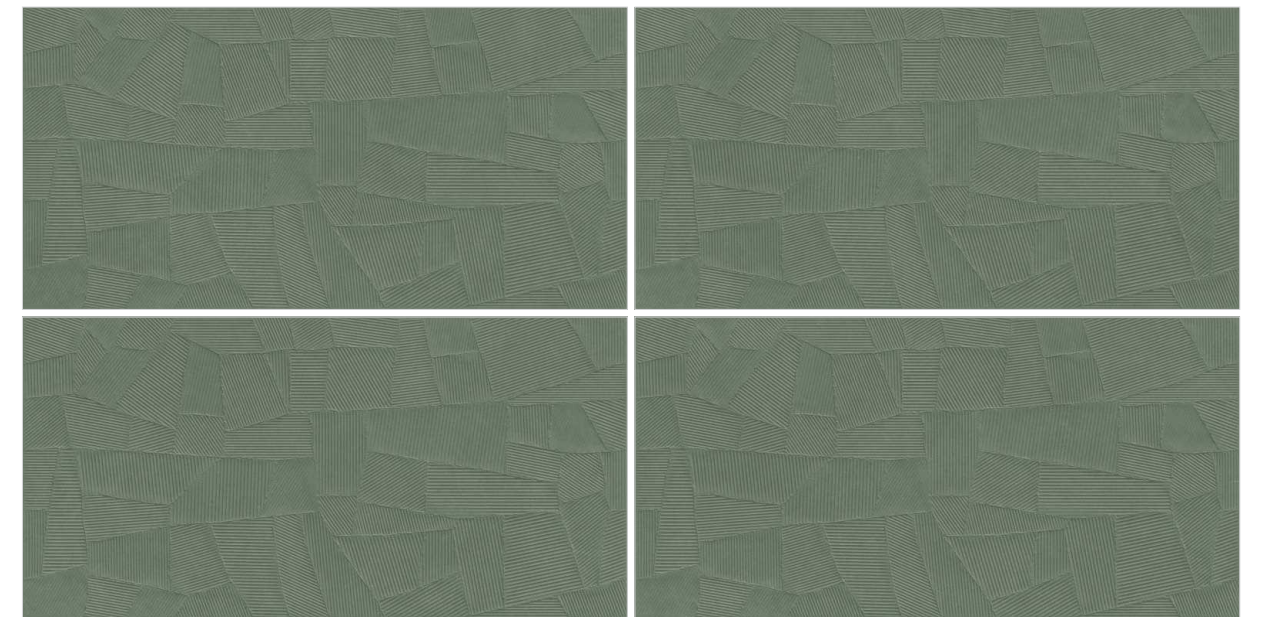

Thickness :
9mm

Surface :
R10

[Back To Index](#)

Gala Green Available in 4 Faces

Gala Green Punch Available in 4 Faces

Technical Information

Suitable for
contact with food

Microbial
growth proof