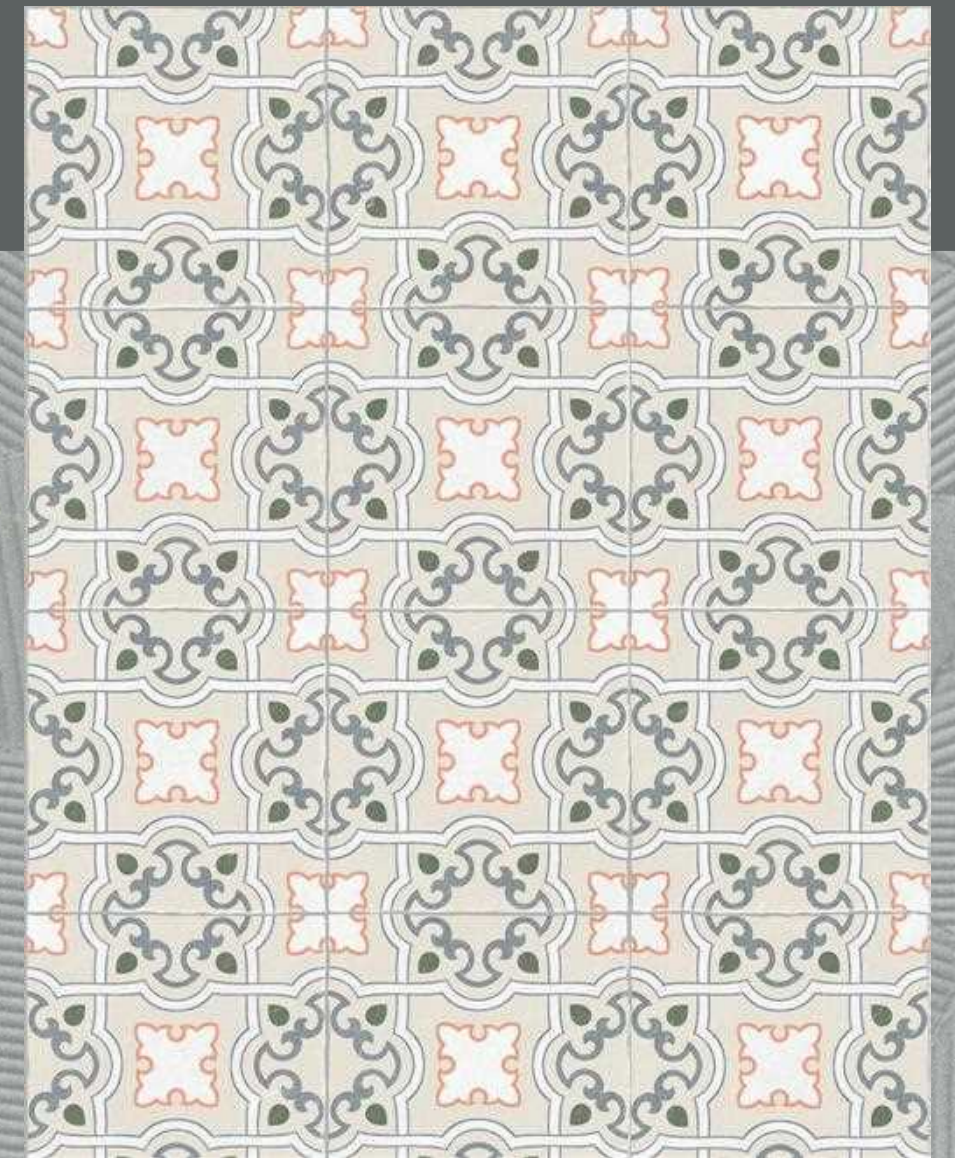

Wall : Gala T Blue & Gala T Blue Punch
Floor : Gala T Blue & Persian Leaf Decor

Size : 600x1200mm
Surface : R10

Wall : Gala T Blue & Gala T Blue Punch
Floor : Gala T Blue & Persian Leaf Decor

Size : 600x1200mm
Surface : R10