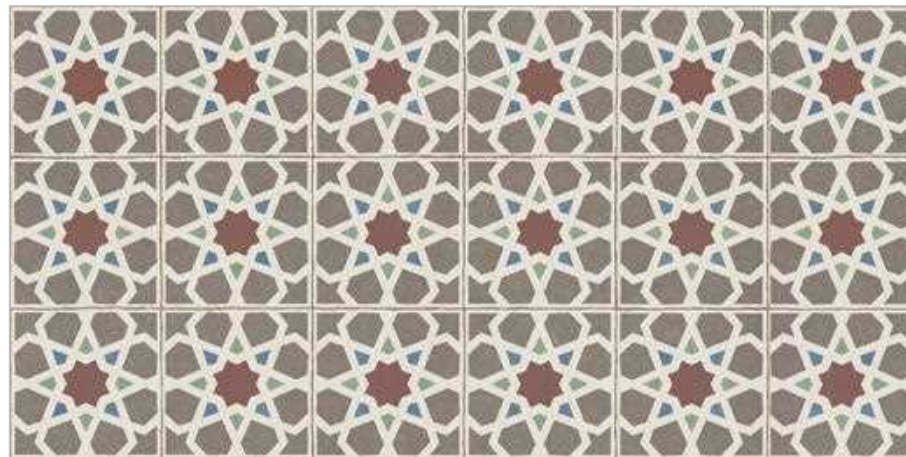

Size : 600x1200mm
Surface : R10

Plain

**Gala
Brown**

Punch

**Gala
Brown Punch**

Decor

**Soil
Heritage**

Design
Information