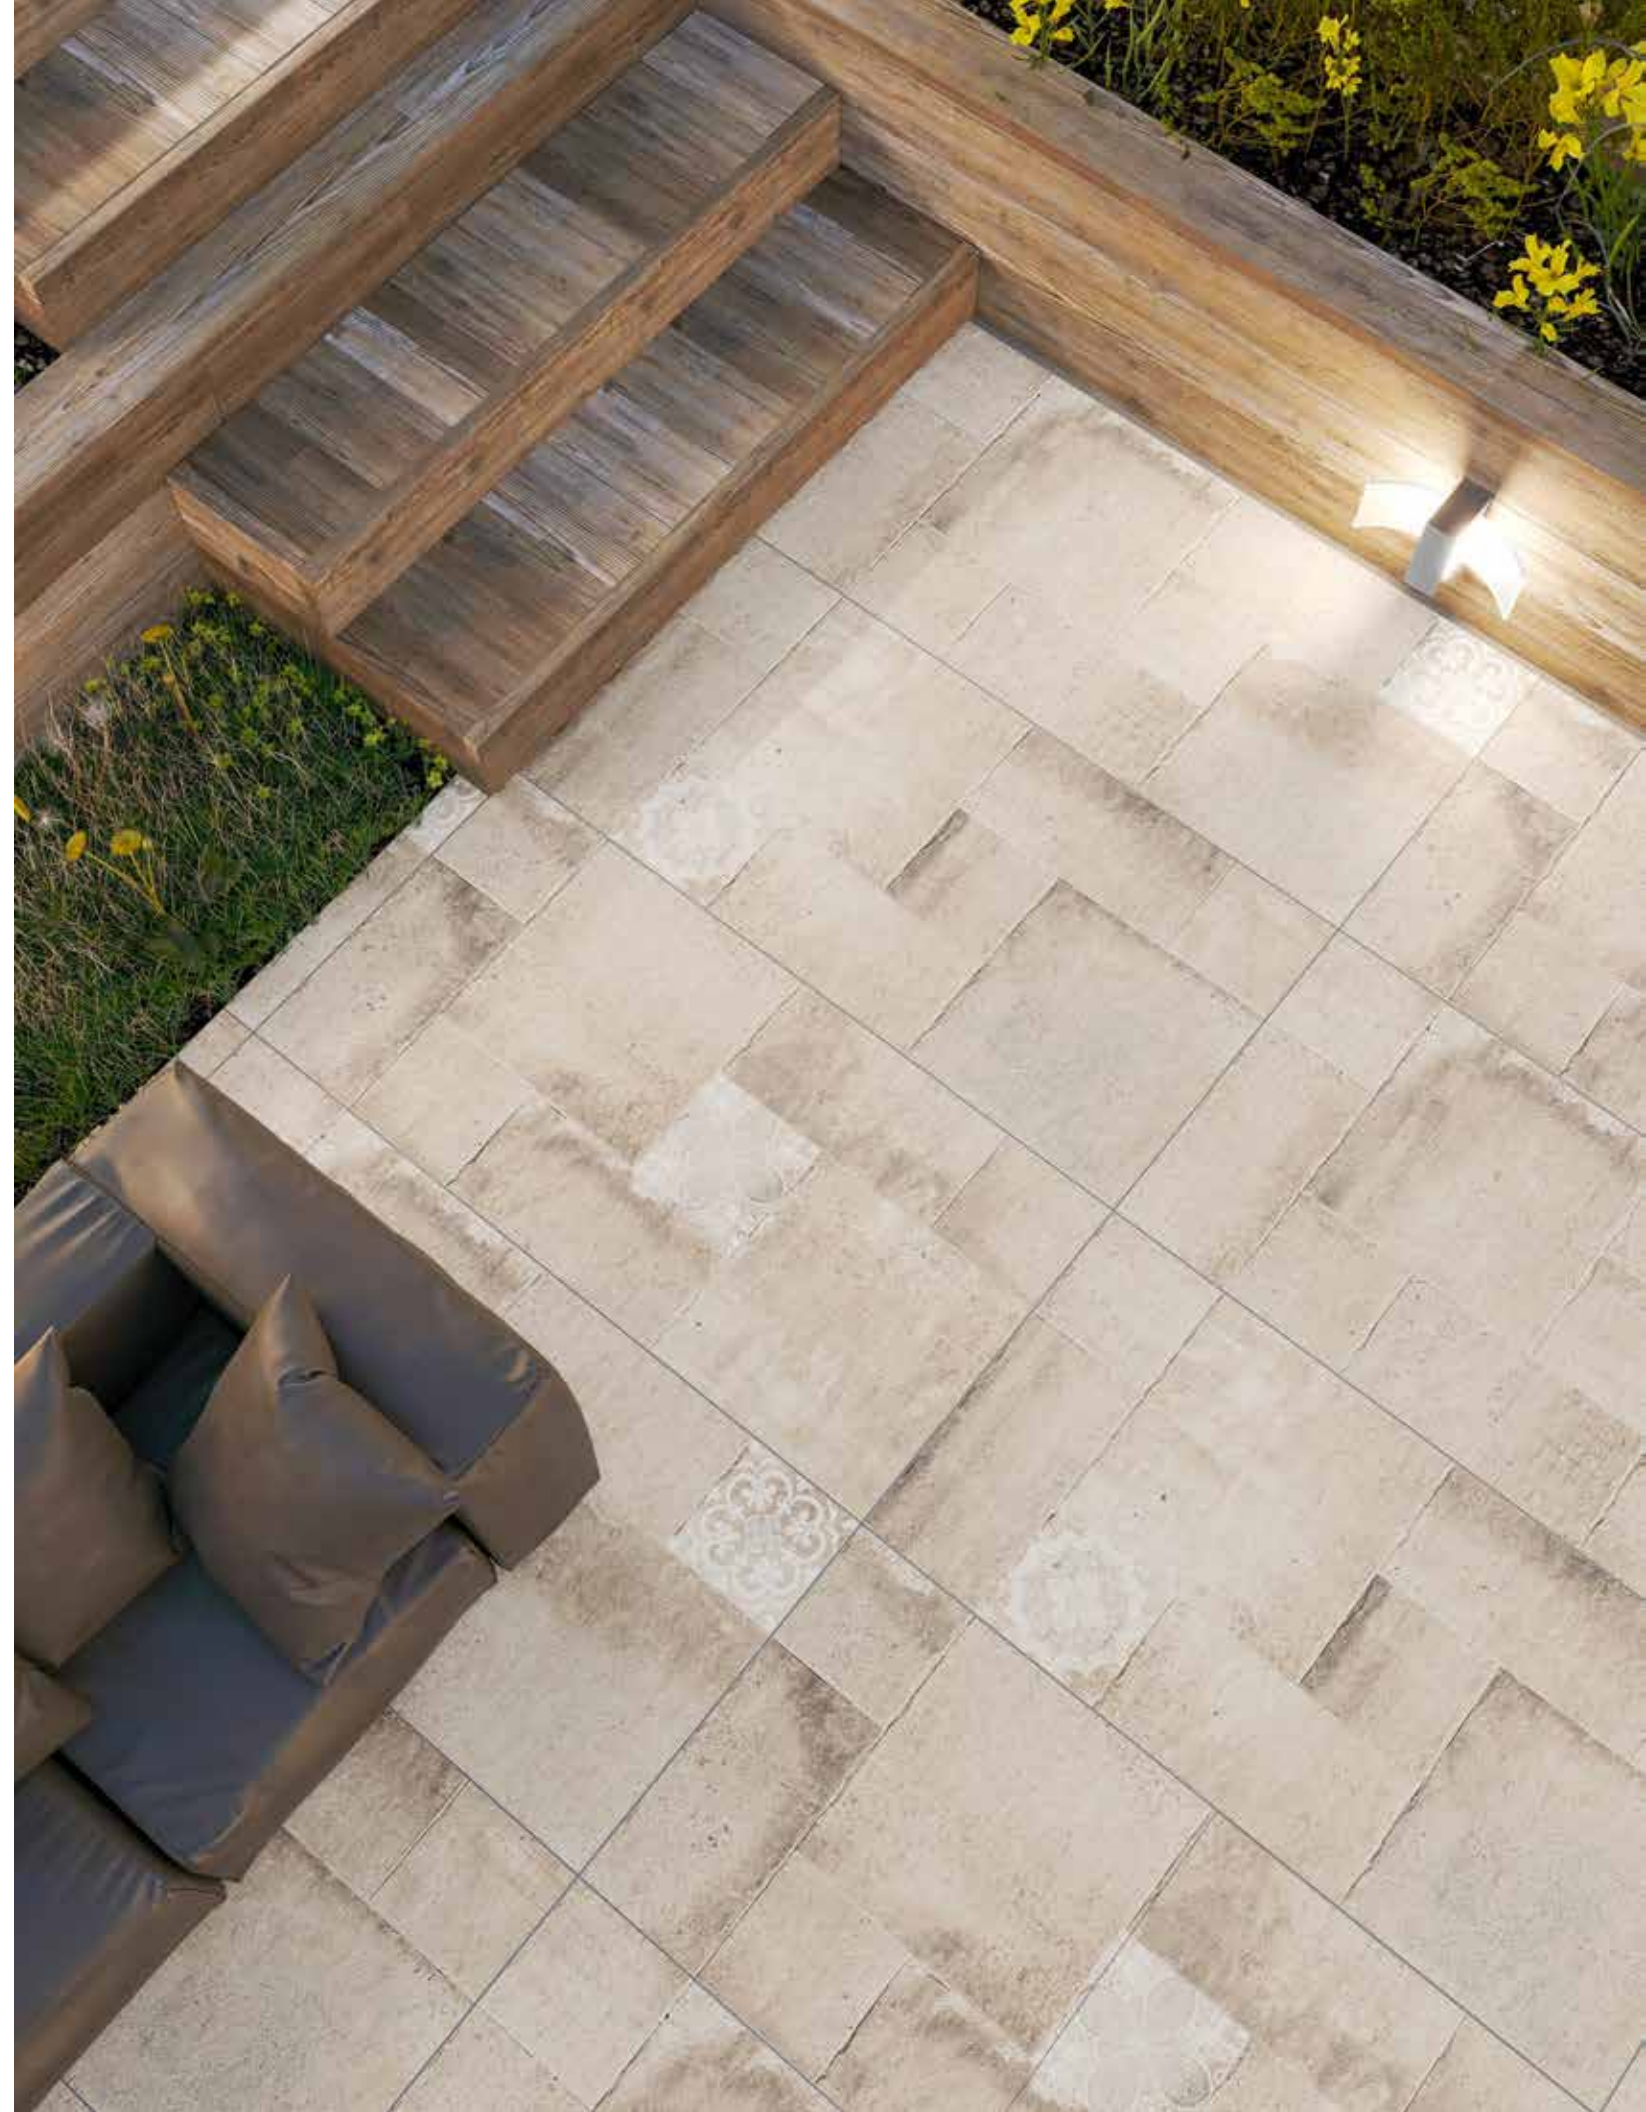

QUARZO CREMA

60x120cm / Matt Surface / Antislip