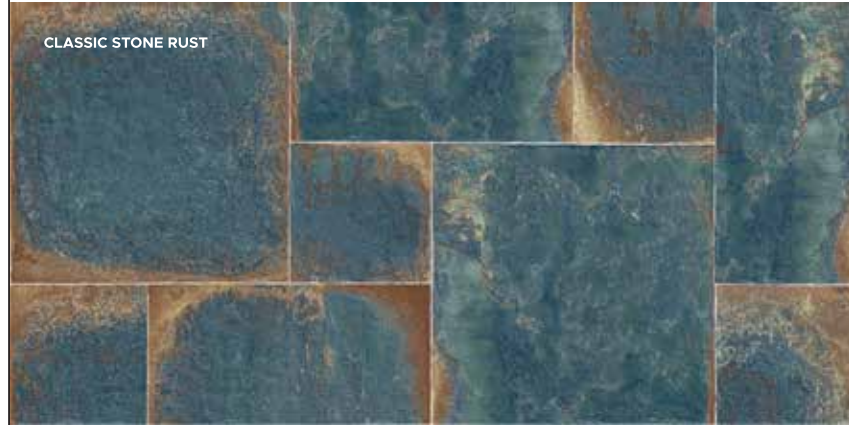

CLASSIC STONE

CLASSIC STONE GREY

600x1200mm Panel

Classic Series

600x1200mm Panel

seron | ROCKLAND | R10 Surface | 600x1200mm | Cottas Series | Matt Surface

COTTAS BERLEY

COTTAS NATURAL