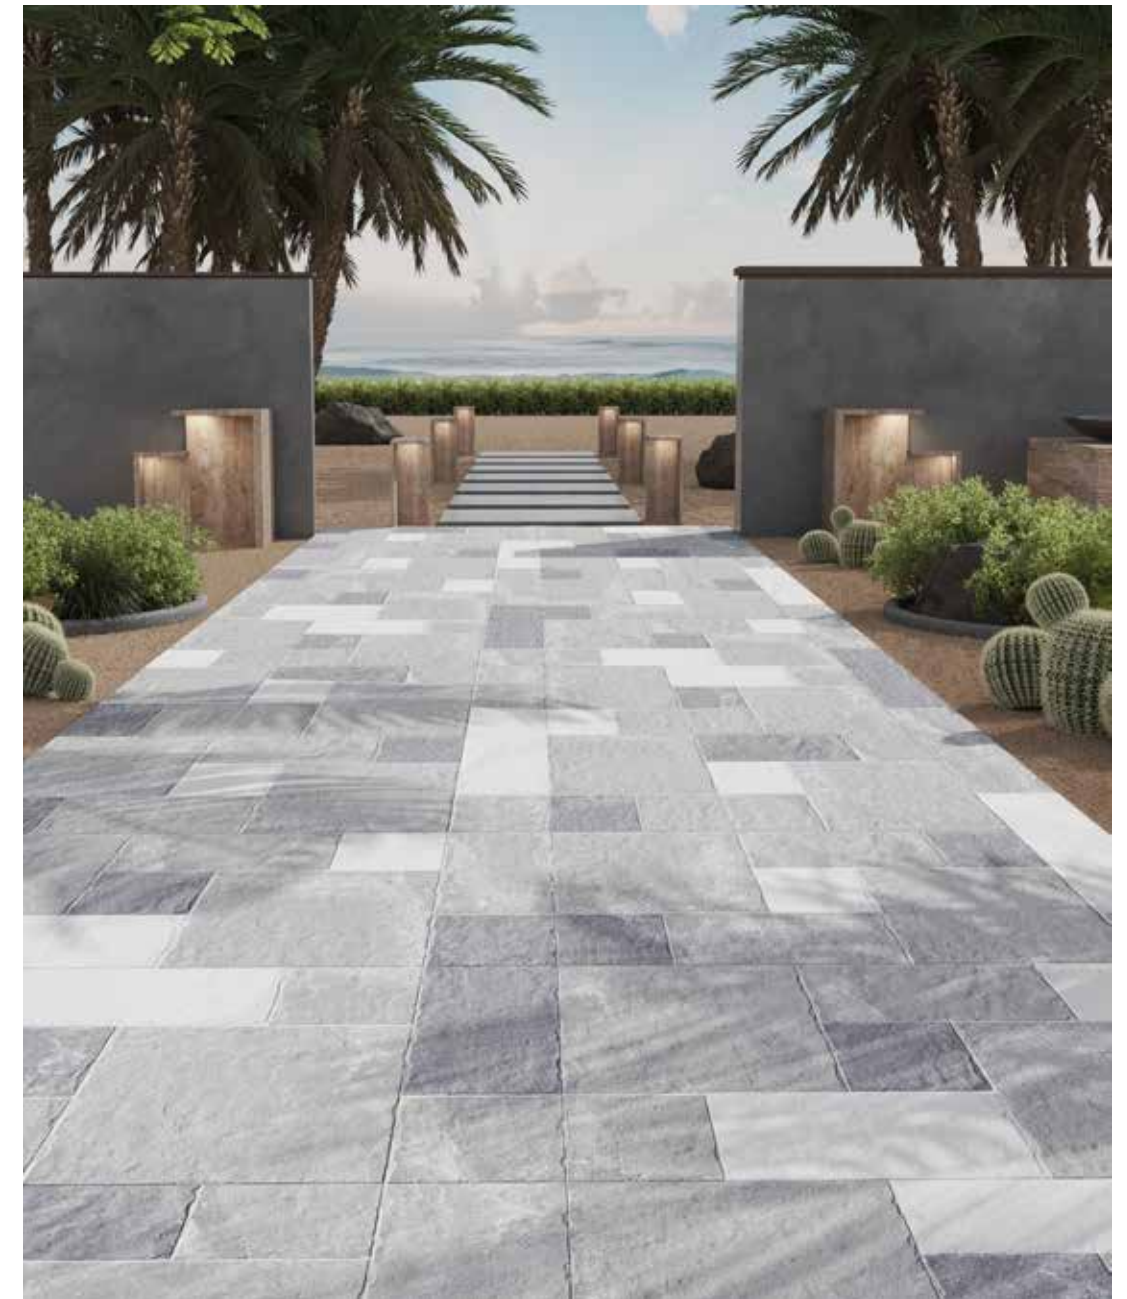

Where Nature Meets Strength

In the untamed beauty of the earth, where rocky terrains shape the landscape and time carves its masterpiece, Seron Granito presents RockLand—a collection inspired by the raw power and elegance of nature's most enduring elements.