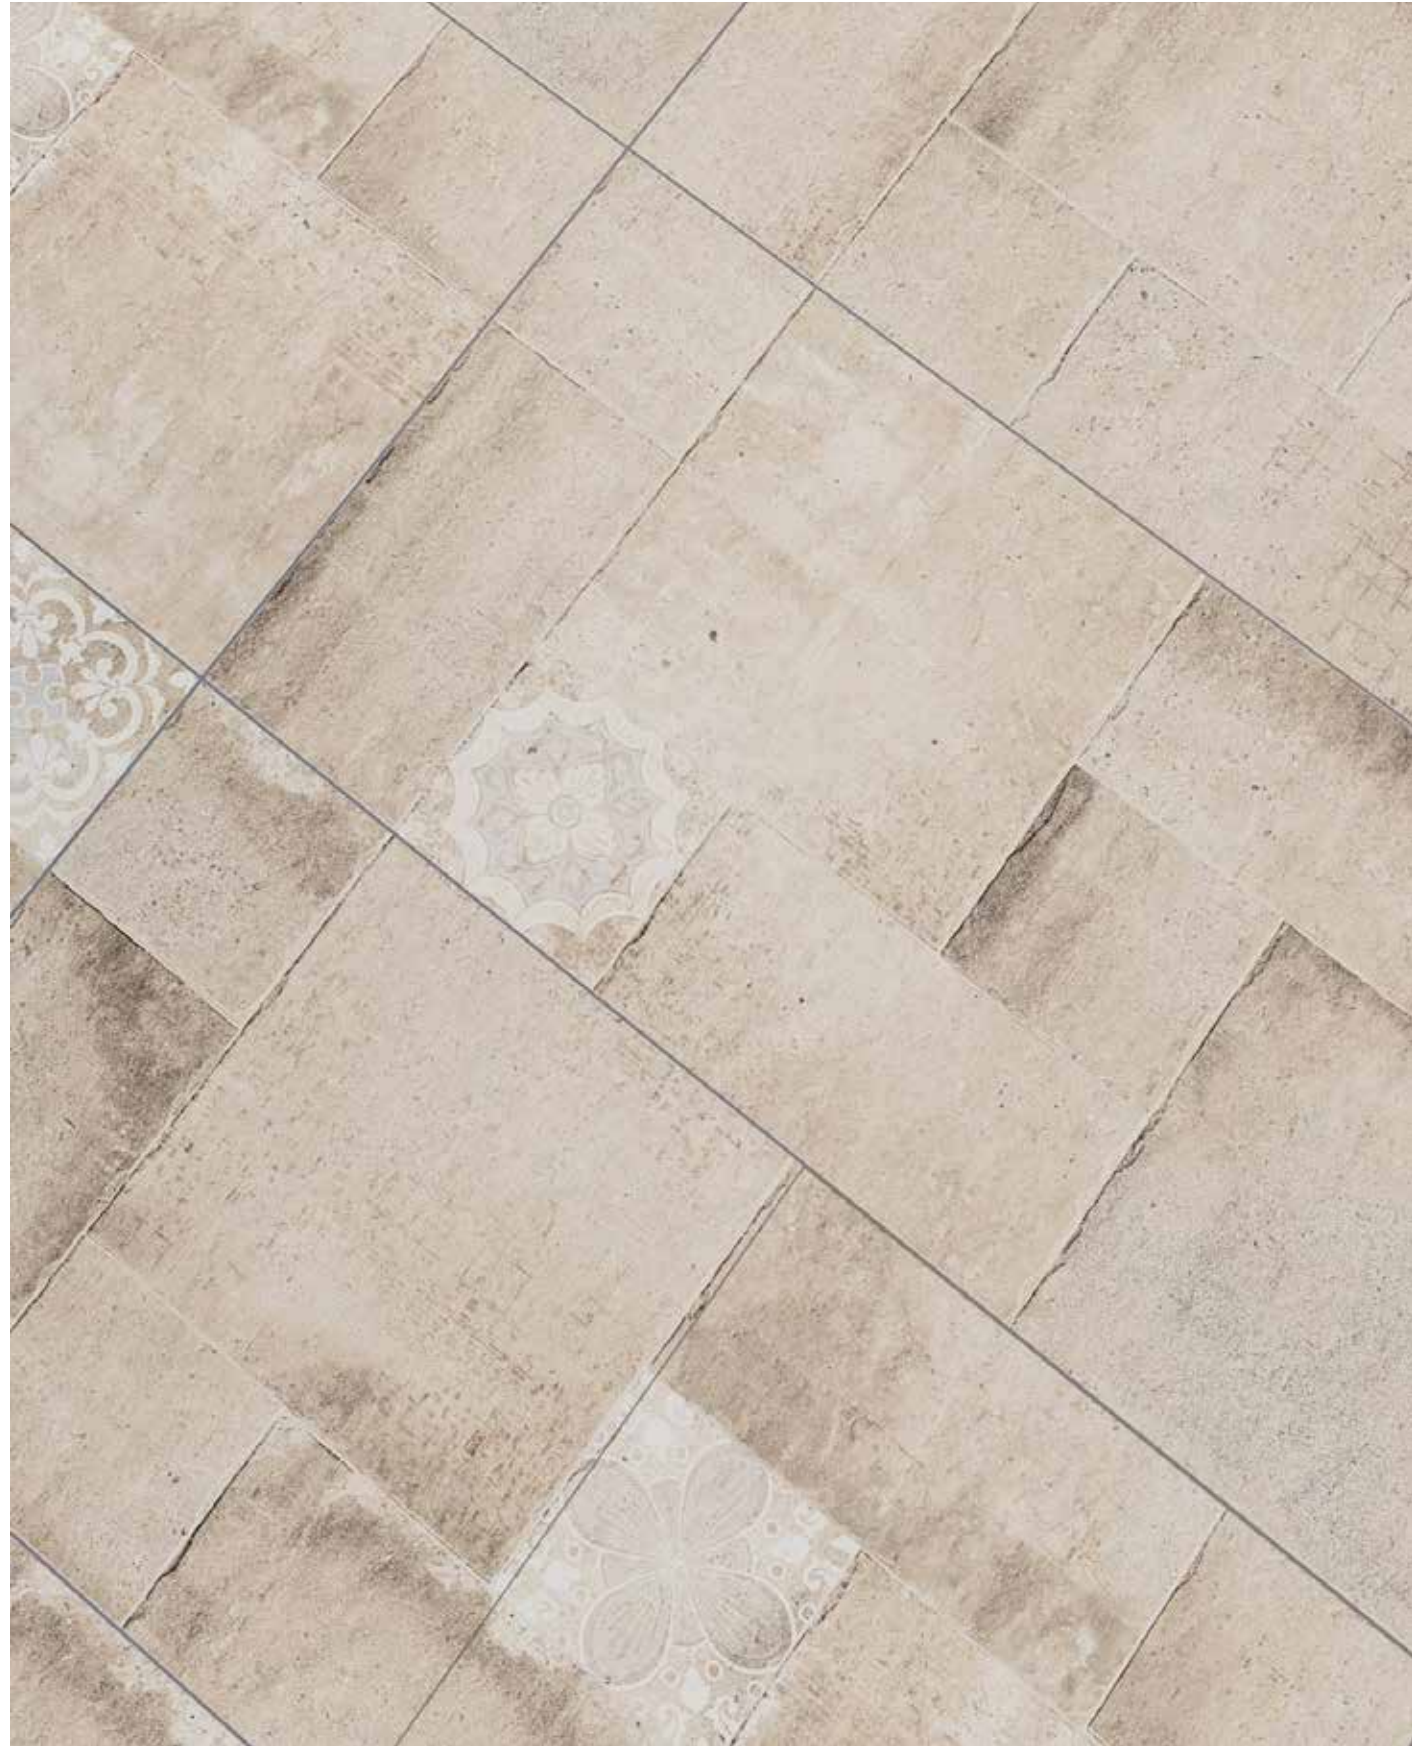

QUARZO CREMA

60x120cm / Matt Surface / Antislip